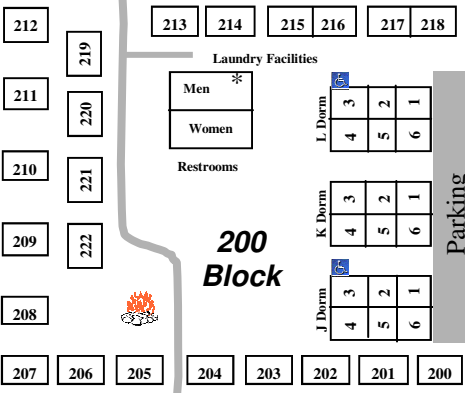

Hillcrest Park/ RV sites 101-184

LGCC RV SITES- 1-70

400 Block

Parking

Retreat Center Parking

Kingsriter Retreat Center

115

North  
South  
Cergy Cottages

Private Home

18  
17  
16  
Lake Geneva

Lake Geneva

Lake Geneva

Beach

300 Block

Game Room

Human Foosball Arena

Laundry Facilities

Men  
Women

Restrooms

200 Block

L. Dorm

K. Dorm

J. Dorm

Parking

Rest Rooms  
W M  
500 Block

H Dorm	G Dorm	F Dorm	E Dorm
4 3	4 3	4 3	4 3
5 2	5 2	5 2	5 2
6 1	6 1	6 1	6 1

D Dorm	C Dorm
4 3 5 2 6 1	4 3 5 2 6 1

Climbing Wall

Worship Center

Basketball

Welcome Center Parking

Game Room